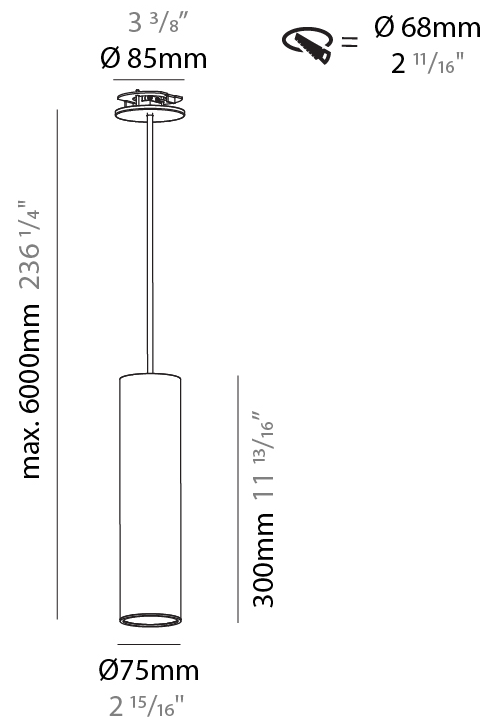

GENERAL

Series: Hangover
Subseries: Hangover Monopoint Recessed Canopy
Partner: Prolicht
Division: Architectural
Installation: Suspension
Product Type: Pendant
Mounting Location: Ceiling
Light Distribution: Direct

PHYSICAL

Shape: Cylinder
Diameter (mm): 75
Diameter (in): 2 ¹⁵/₁₆
Height (mm): 300
Height (in): 11 ¹³/₁₆
Max. Overall Height (mm): 2300
Max. Overall Height (in): 90 ⁹/₁₆
Diffuser: Shine Ring 0-6
Fixture Finish: SSR / BKV / CWI / CRY / HAB / UFT / ITA / RUA / FTG / MYG / LOD / PUS / FRO / FUP / KIA / POP / BLS / SPG / MEY / GOH / CHC / COM / ABZ / JAG / OBR / MOS / ROR
Fixture Material: Aluminum
Cable Details: 2000mm / 4000mm Cable in White / Black / Orange / Red
Cut-out Measurements: 68mm / 2 11/16"

ELECTRICAL

Lamp Type: LED (Zhaga Standard)
Input Wattage (W): 10.9
Total Output Wattage (W): 9
Dimming: Tri-Mode (Non-Dimming and Phase Dimming (120Vac only) and 0-10V Dimming)
Driver Included: Yes
Driver Location: External
Driver Type: Constant Current - Universal
Driver Class: Class 2
Housing: ENCP3 w/Quick Connect
Input Voltage (V): 120 - 277
Constant Current (MA): 500

LED

Number of LEDs: 1
Color Temperature (°K): 2700 / 3000 / 4000
Max. Delivered Lumen (lm): 923
CRI: >90 CRI
Lamp Life (hrs): 50000
Upon Request: ***3500K available in minimum quantities (larger quantities upon request)

OPTICAL

Reflector: 18 / 36 / 52

RATINGS AND CERTIFICATIONS

Certified By: Certified for North American Standards
IP rating: IP20