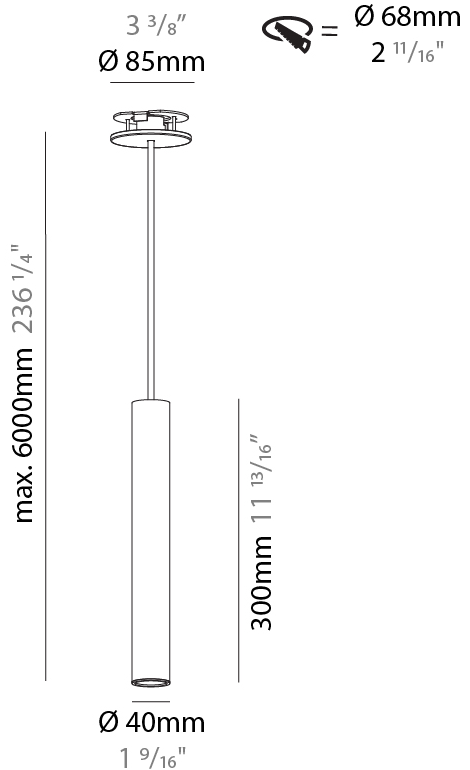

GENERAL

Series: Hangover
Subseries: Hangover Monopoint Recessed Canopy
Brand: Prolicht
Division: Architectural
Mounting Type: Suspension
Mounting Location: Ceiling
Subcategory: Pendant

PHYSICAL

Shape: Cylinder
Diameter (mm): 40
Diameter (in): 1 9/16
Height (mm): 300
Height (in): 11 13/16
Max. Overall Height (mm): 2300
Max. Overall Height (in): 90 9/16
Light Distribution: Downlight
Diffuser: Shine Ring 0-6
Fixture Finish: SSR / BKV / CWI / CRY / HAB / UFT / ITA / RUA / FTG / MYG / LOD / PUS / FRO / FUP / KIA / POP / BLS / SPG / MEY / GOH / GUM / CHC / COM / ABZ / JAG / OBR / MOS / ROR
Fixture Material: Aluminum
Cable Details: 2000mm / 6000mm Cable in White / Black / Orange / Red
Cut-out Measurements: 68mm / 2 11/16"

ELECTRICAL

Lamp Type: LED (Zhaga Standard)
Input Wattage (W): 10.9
Total Output Wattage (W): 9
Dimming: Non-Dimmable
Driver Included: Yes
Driver Location: External
Driver Type: Constant Curren
Driver Class: Class 2
Input Voltage (V): 120
Constant Current (MA): 500
Upon Request: Remote: 0-10Vdc dimming / Phase dimming 120Vac

LED

Number of LEDs: 1
Color Temperature (°K): 2700 / 3000 / 4000
Max. Delivered Lumen (lm): 842
CRI: >90 CRI
Lamp Life (hrs): 50000
Upon Request: ***3500K available in minimum quantities (larger quantities upon request)

OPTICAL

Reflector°: 40 / 50

RATINGS AND CERTIFICATIONS

Certified By: Certified for North American Standards
IP rating: IP20