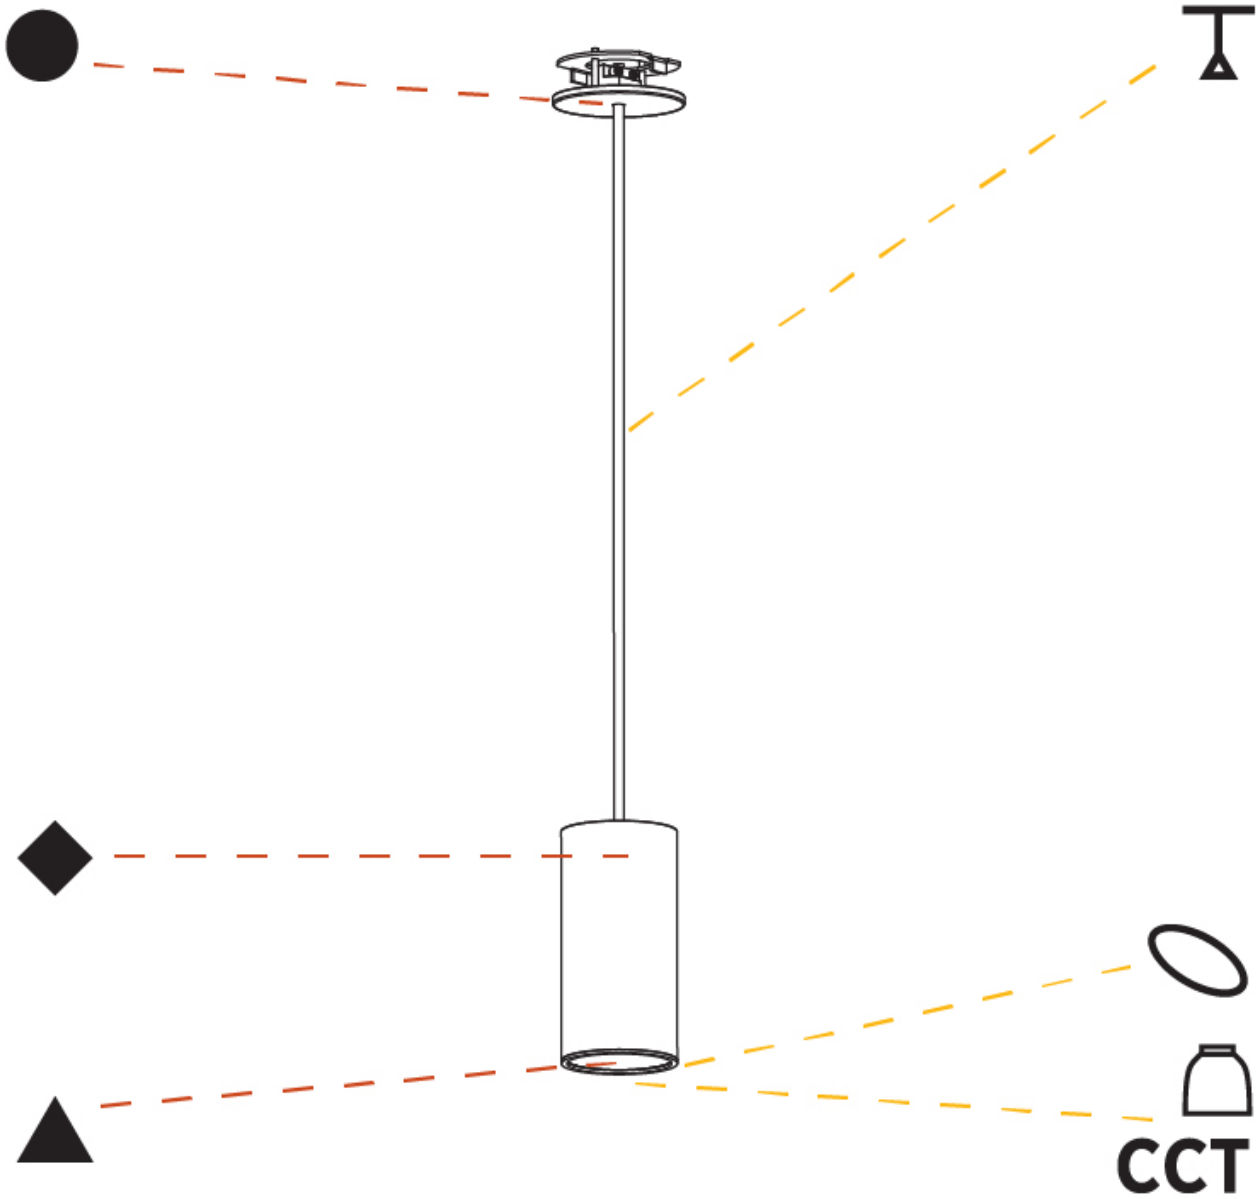

PROJECT	_____
TYPE	_____
SPECIFIER	_____
QUANTITY	_____
DATE	_____

HANGOVER MONOPOINT RECESSED CANOPY SUSPENSION

A300156-