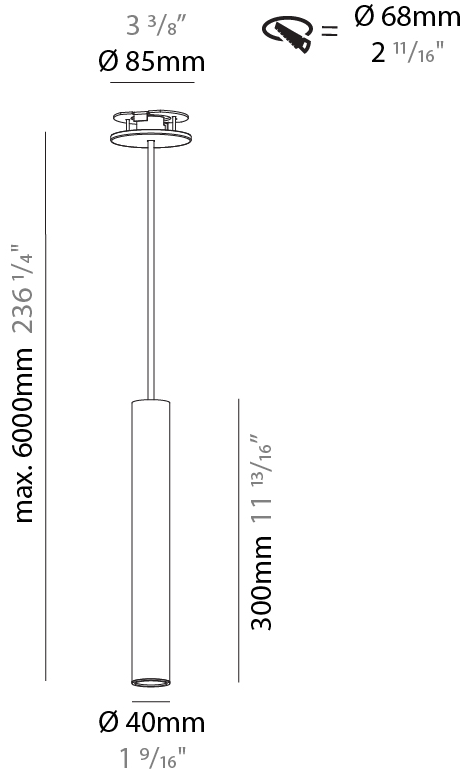

GENERAL

Series: Hangover
Subseries: Hangover Monopoint Recessed Canopy
Partner: Prolicht
Division: Architectural
Installation: Suspension
Product Type: Pendant
Mounting Location: Ceiling
Light Distribution: Direct

PHYSICAL

Shape: Cylinder
Diameter (mm): 40
Diameter (in): 1 9/16
Height (mm): 300
Height (in): 11 13/16
Max. Overall Height (mm): 2300
Max. Overall Height (in): 90 9/16
Diffuser: Shine Ring 0-6
Fixture Finish: SSR / BKV / CWI / CRY / HAB / UFT / ITA / RUA / FTG / MYG / LOD / PUS / FRO / FUP / KIA / POP / BLS / SPG / MEY / GOH / CHC / COM / ABZ / JAG / OBR / MOS / ROR
Fixture Material: Aluminum
Cable Details: 2000mm / 6000mm Cable in White / Black / Orange / Red
Cut-out Measurements: 68mm / 2 11/16"

ELECTRICAL

Lamp Type: LED (Zhaga Standard)
Input Wattage (W): 10.9
Total Output Wattage (W): 9
Dimming: Non-Dimmable
Driver Included: Yes
Driver Location: External
Driver Type: Constant Current
Driver Class: Class 2
Input Voltage (V): 120
Constant Current (mA): 500
Upon Request: Remote: 0-10Vdc dimming / Phase dimming 120Vac

LED

Number of LEDs: 1
Color Temperature (°K): 2700 / 3000 / 4000
Max. Delivered Lumen (lm): 842
CRI: >90 CRI
Lamp Life (hrs): 50000
Upon Request: ***3500K available in minimum quantities (larger quantities upon request)

OPTICAL

Reflector°: 40 / 50

RATINGS AND CERTIFICATIONS

Certified By: Certified for North American Standards
IP rating: IP20